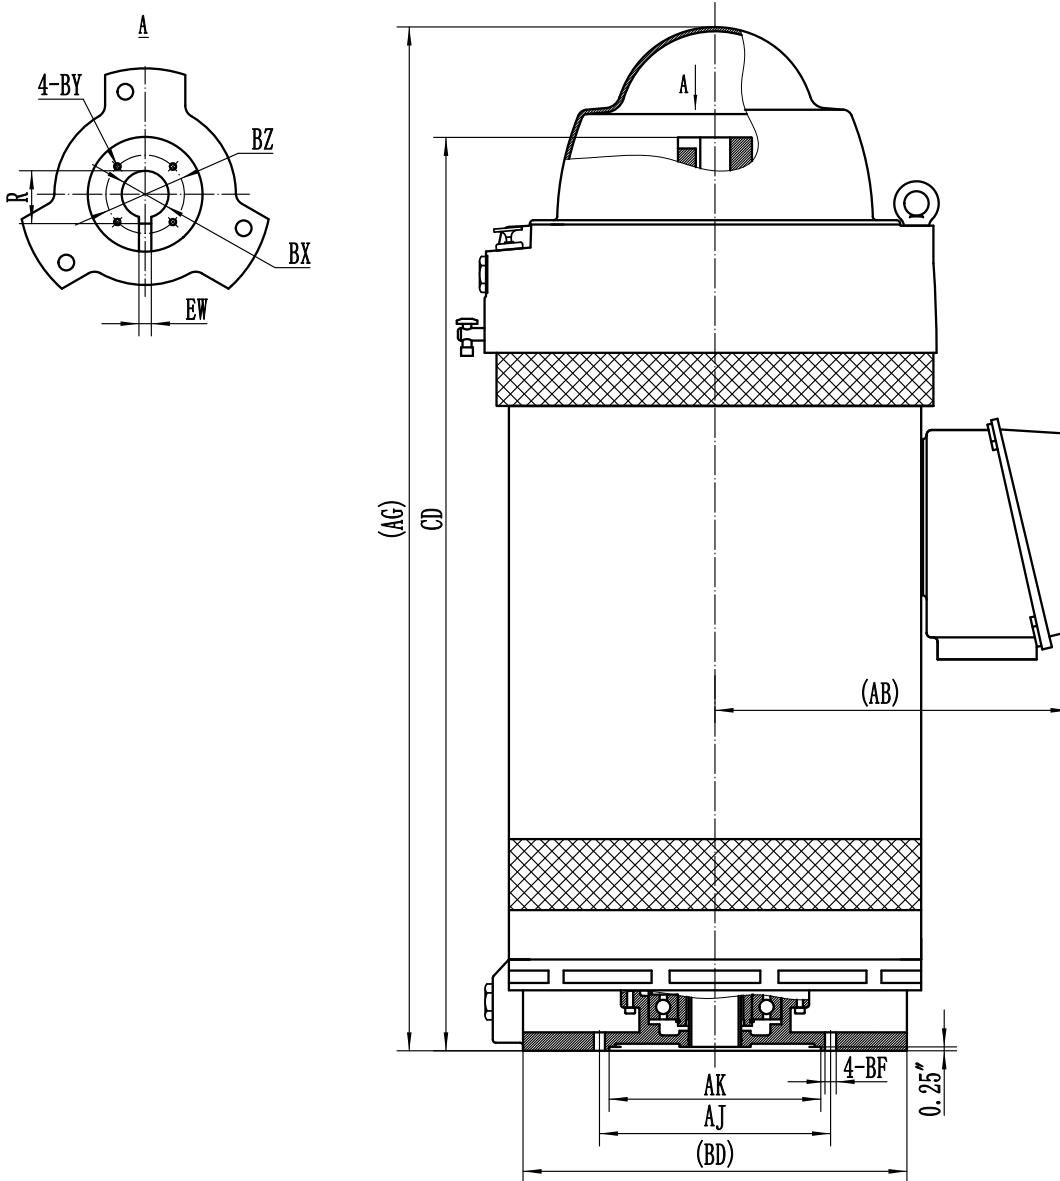

MOTOR DIMENSIONS - 5808P

MOUNTING DIMENSIONS - 5808P

FRAME	MOUNTING DIMENSIONS(INCH)												
	HP	BD	AJ	AK	BF	BX	BZ	EW	R	BY	CD	AB	AG
VHS5808P-4	500-600	24.5	14.75	13.5	0.69	1.938	2.5	0.5	2.16	1/4-20	58.25	27.5	65.4