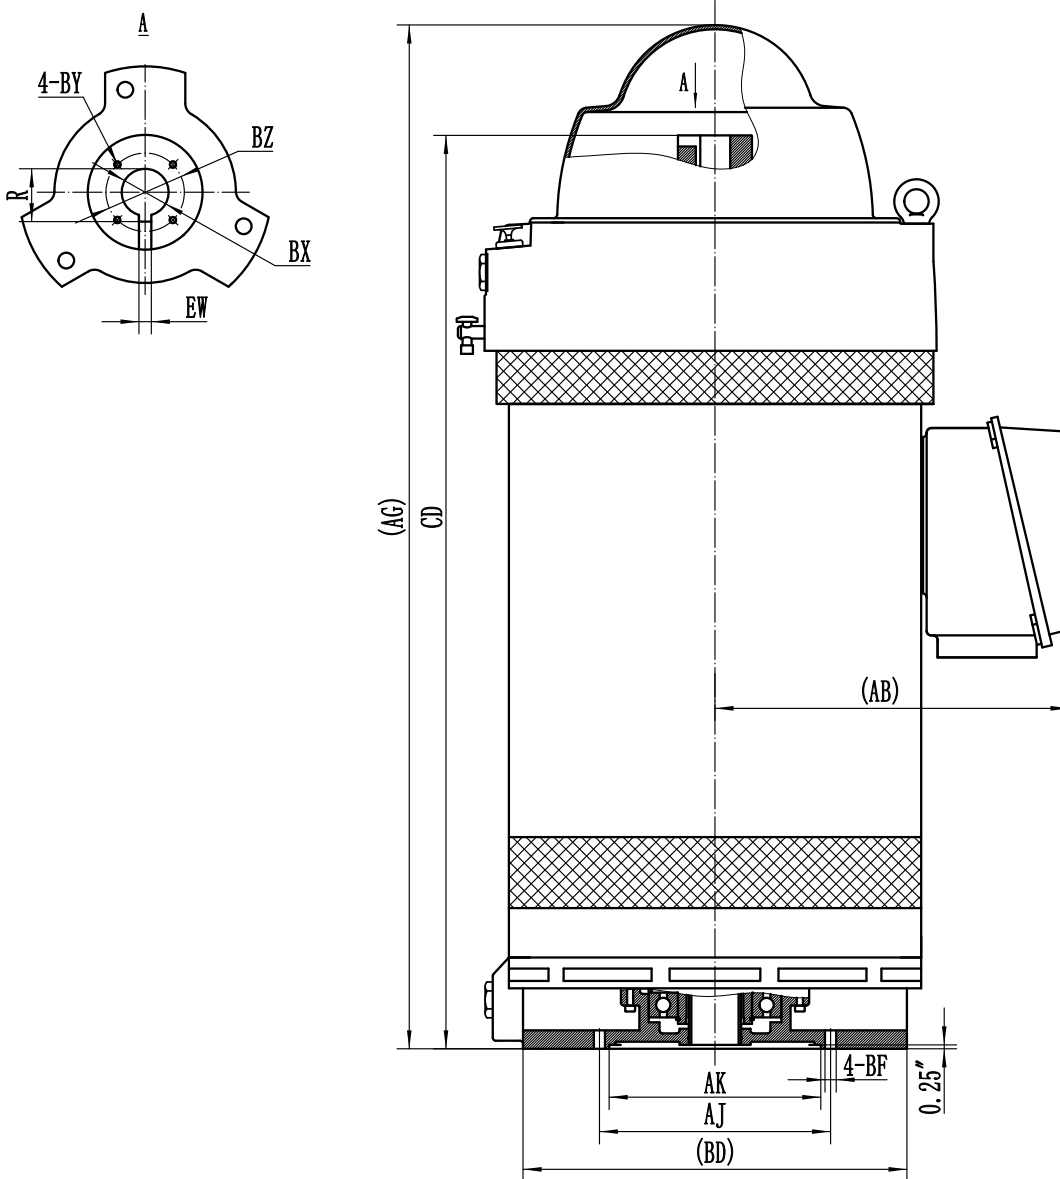

MOTOR DIMENSIONS - 5806P

MOUNTING DIMENSIONS - 5806P

FRAME	MOUNTING DIMENSIONS(INCH)												
	HP	BD	AJ	AK	BF	BX	BZ	EW	R	BY	CD	AB	AG
VHS5806P-4	400-450	24.5	14.75	13.5	0.69	1.938	2.5	0.5	2.16	1/4-20	58.25	27.5	65.4