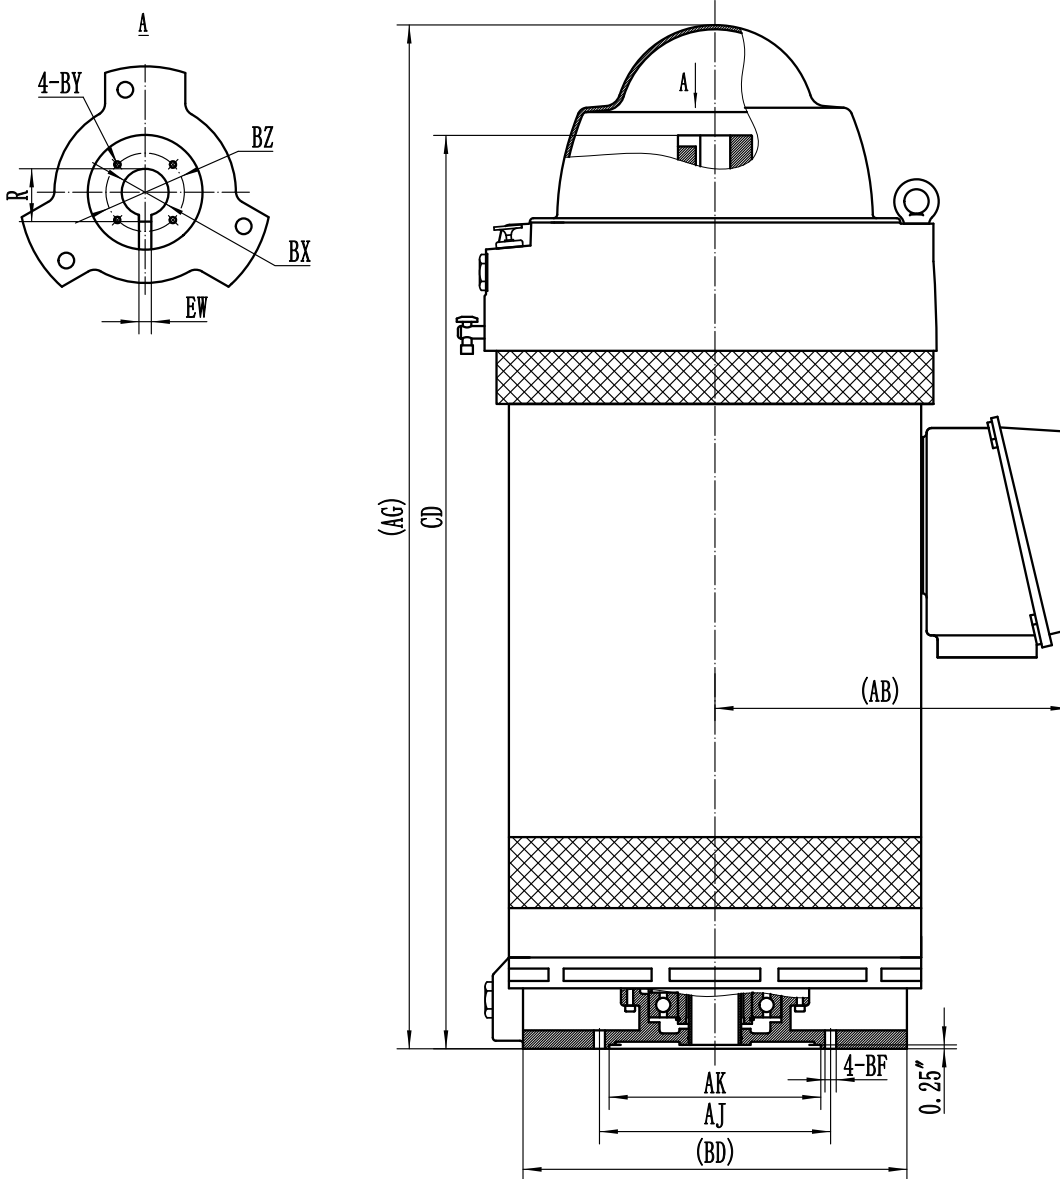

MOTOR DIMENSIONS - 5804P

MOUNTING DIMENSIONS - 5804P

FRAME	MOUNTING DIMENSIONS(INCH)												
	HP	BD	AJ	AK	BF	BX	BZ	EW	R	BY	CD	AB	AG
VHS5804P-4	300-350	24.5	14.75	13.5	0.69	1.938	2.5	0.5	2.16	1/4-20	49.78	27.5	56.9